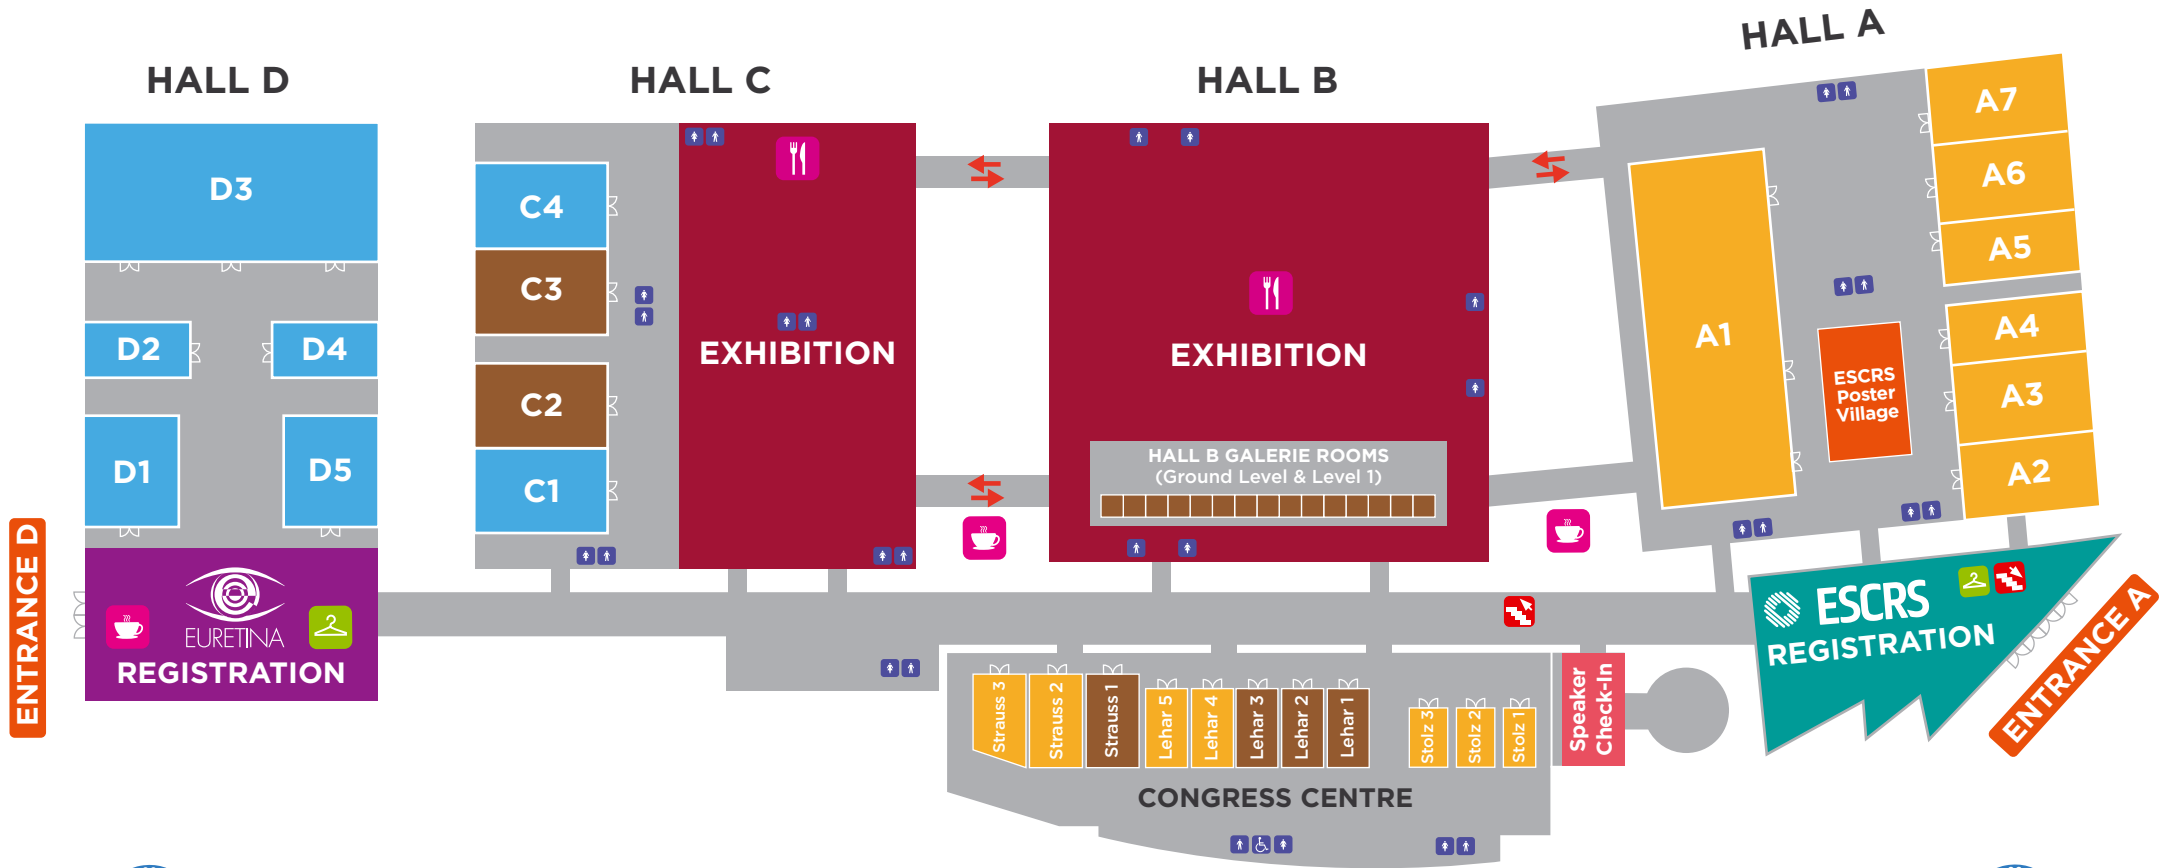

# Vienna 2018 Congress Centre Plan

## LEVEL 0

Metro Stop  
U2 - Krieau

Metro Stop  
U2 - Messe Prater

\*Subject to change

- ESCRS Rooms
- EURETINA Rooms
- Combined Rooms